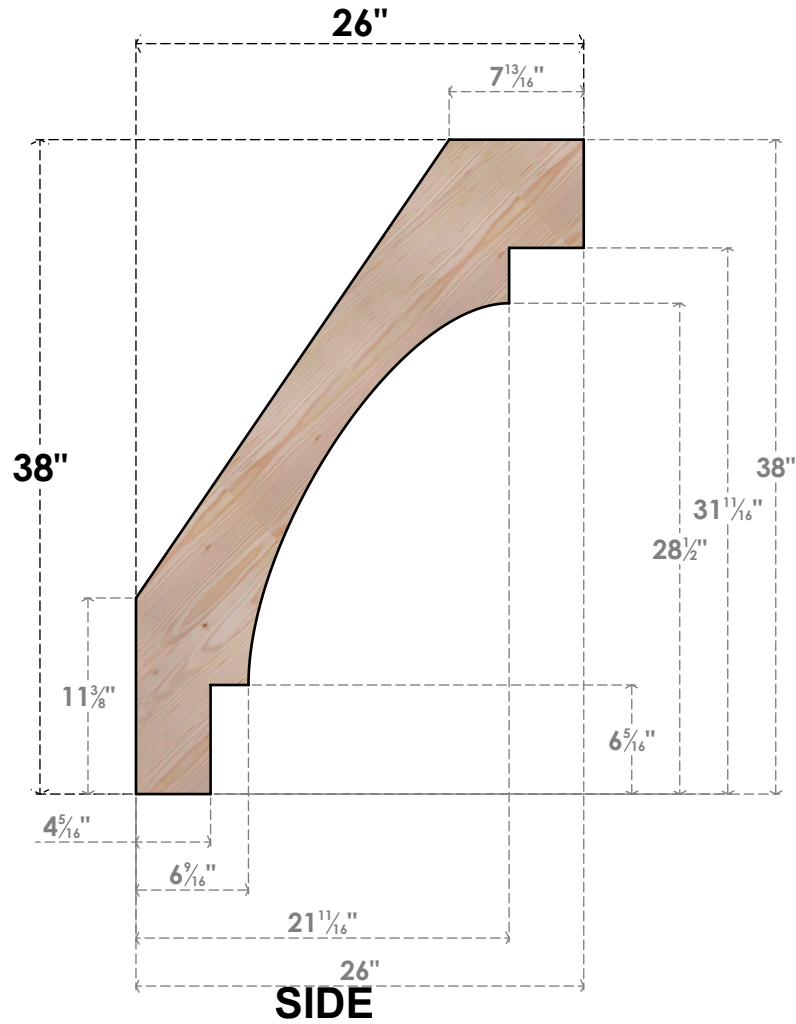

# BRC06X26X38MRC00SDF

5 1/2"W X 26"D X 38"H MERCED SMOOTH BRACE, DOUGLAS FIR

EKENA MILLWORK  
 2300 WEST MAIN ST.  
 CLARKSVILLE, TX 75426  
 TOLL FREE: 866-607-0453  
 WWW.EKENAMILLWORK.COM

### NOTES

1. INSTALLATION TO BE COMPLETED IN ACCORDANCE WITH MANUFACTURER'S SPECIFICATIONS.
2. DRAWING MAY NOT BE TO SCALE
3. THIS DRAWING IS INTENDED FOR DESIGN AND PLANNING PURPOSES ONLY.
4. ALL INFORMATION CONTAINED HEREIN WAS CURRENT AT THE TIME OF DEVELOPMENT BUT MUST BE REVIEWED AND APPROVED BY THE PRODUCT MANUFACTURER TO BE CONSIDERED ACCURATE.
5. PRODUCTS ARE NOT KILN DRIED. THIS ITEM IS UNIQUE AND WILL CONTAIN THE NATURAL VARIATIONS THAT THE WOOD SPECIES OFFERS. THIS MAY RESULT IN VARIATIONS UP TO 1/4"