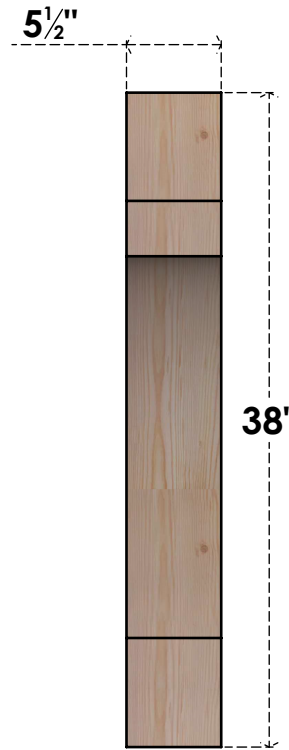

# BRC06X26X38MRC00SDF

5 1/2"W X 26"D X 38"H MERCED SMOOTH BRACE, DOUGLAS FIR

EKENA MILLWORK  
 2300 WEST MAIN ST.  
 CLARKSVILLE, TX 75426  
 TOLL FREE: 866-607-0453  
 WWW.EKENAMILLWORK.COM

### NOTES

1. INSTALLATION TO BE COMPLETED IN ACCORDANCE WITH MANUFACTURER'S SPECIFICATIONS.
2. DRAWING MAY NOT BE TO SCALE
3. THIS DRAWING IS INTENDED FOR DESIGN AND PLANNING PURPOSES ONLY.
4. ALL INFORMATION CONTAINED HEREIN WAS CURRENT AT THE TIME OF DEVELOPMENT BUT MUST BE REVIEWED AND APPROVED BY THE PRODUCT MANUFACTURER TO BE CONSIDERED ACCURATE.
5. PRODUCTS ARE NOT KILN DRIED. THIS ITEM IS UNIQUE AND WILL CONTAIN THE NATURAL VARIATIONS THAT THE WOOD SPECIES OFFERS. THIS MAY RESULT IN VARIATIONS UP TO 1/4"